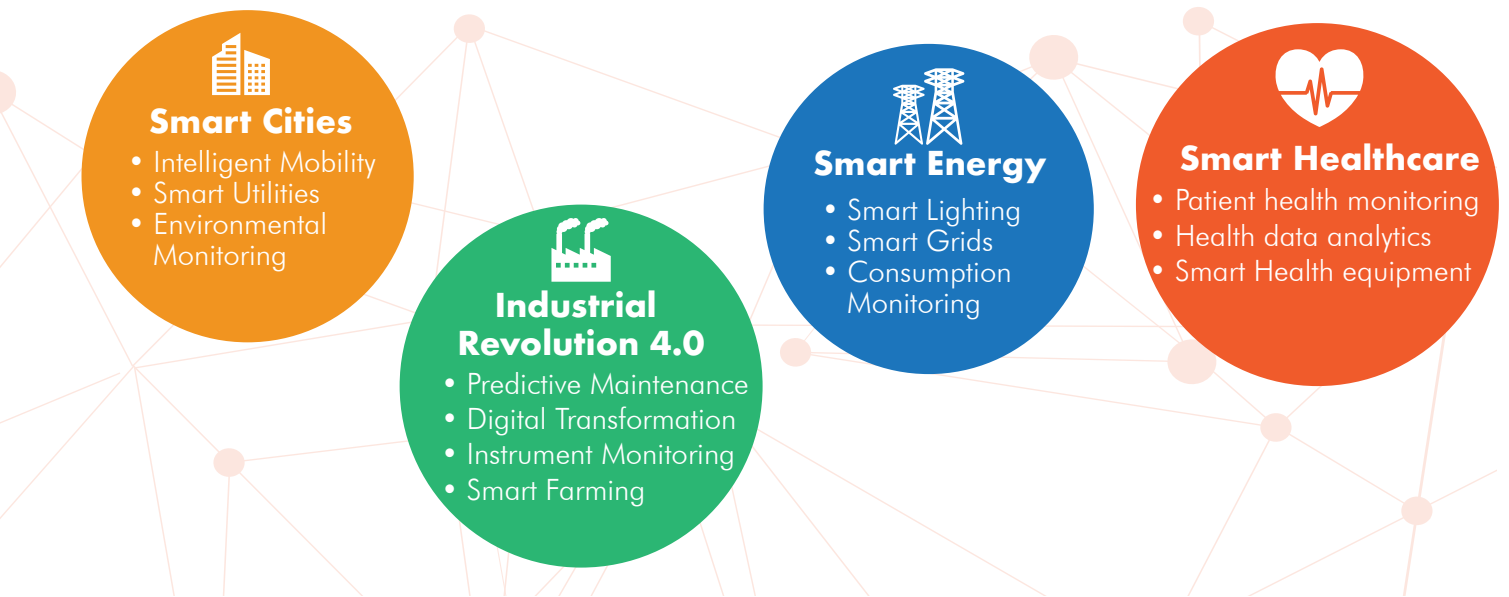

ENABLING **IoT** SOLUTIONS

making **THINGS** happen

P O Box 210531 Qatar Science & Technology Park, Doha, Qatar
Tel +974 44592700 - info@qmic.com - www.qmic.com

WHAT IS LABEEB IOT?

Labeeb IoT is a Cloud or On-Premise Internet of Things (IoT) Services Enablement Platform. It can collect data from any object (or device), translate them into actionable insights, and enable a wide range of new services in a number of vertical markets, such as healthcare, transportation, industry, environment and more.

HOW CAN LABEEB IOT SERVE ME?

LABEEB IOT PLATFORM ARCHITECTURE